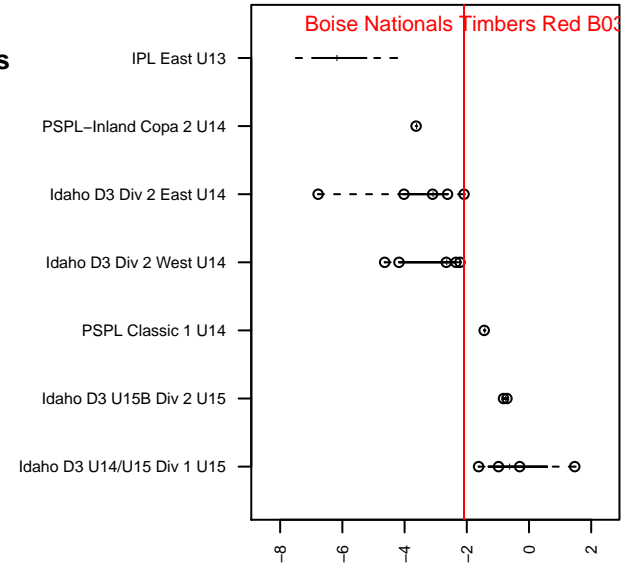

Boise Nationals Timbers Red B03

Boise Nationals
 Boise, ID
 B03 total strength=1082
 attack=3.01 defense=2.34
 fall league = Idaho D3 Div 2 East U14
 spr league = Spr Idaho D3 U14 Div 2

alt names used:
 BOISE NATIONALS TIMBERS U14 2003 RED
 BOISE NATIONALS TIMBERS U14 2003 RED
 BOISE NATIONALS TIMBERS U14 2003 RED
 BOISE NATIONALS TIMBERS 2003 RED (ID)

Venues played:
 2016 Idaho D3 Division 2 East U14
 2016 GEM State Challenge U14 U14
 2016 Spr Idaho D3 U14 Division 2
 2016 ID Directors Cup U13/U14 Gold U14

Boise Nationals Timbers Red B03
 Dots are actual minus expected GF (blue circles) and GA (red triangles).
 Blue line is smoothed change in attack strength. Red is smoothed change in defense strength.

**attack and defense variance (black dot)
relative to other teams
and top 10 in region**

**attack and defense rating
relative to others at age
and all opponents in last 13 months**

Performance relative to 13 month average